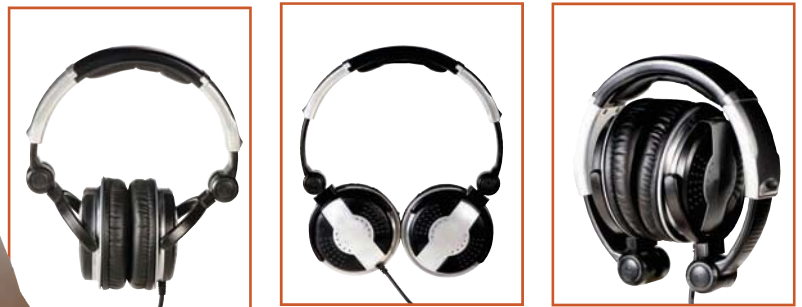

APEX HPDJ1

DJ Headphones

Apex HPDJ1 DJ Headphones set the standard for distortion-free output. Capable of handling 3,500mW of input (max), the closed-ear 57mm Neodymium drivers deliver high volume and the best possible clarity without ear fatigue.

Comfortable heavy-duty ear pads and swivel earcups allow the Apex HPDJ1 headphones to be manipulated into any desired position including single sided on shoulder monitoring.

Specifications:

Type:	Closed Dynamic Headphones
Frequency Response:	5Hz to 30,000Hz
Sensitivity:	107dB (+/-3dB / 0dB=1Vpa)
Impedance:	64 ohms (+/- 15% @1000Hz)
Driver:	57mm Neodymium Magnet Drivers
Maximum Input Power:	3500mW
Cable Length:	Approx. 4m / 13' (+/- 50mm / 2-inches Coiled)
Connector:	3.5mm (1/8th-inch) Gold Plated TRS Jack
Weight:	360g / 13oz