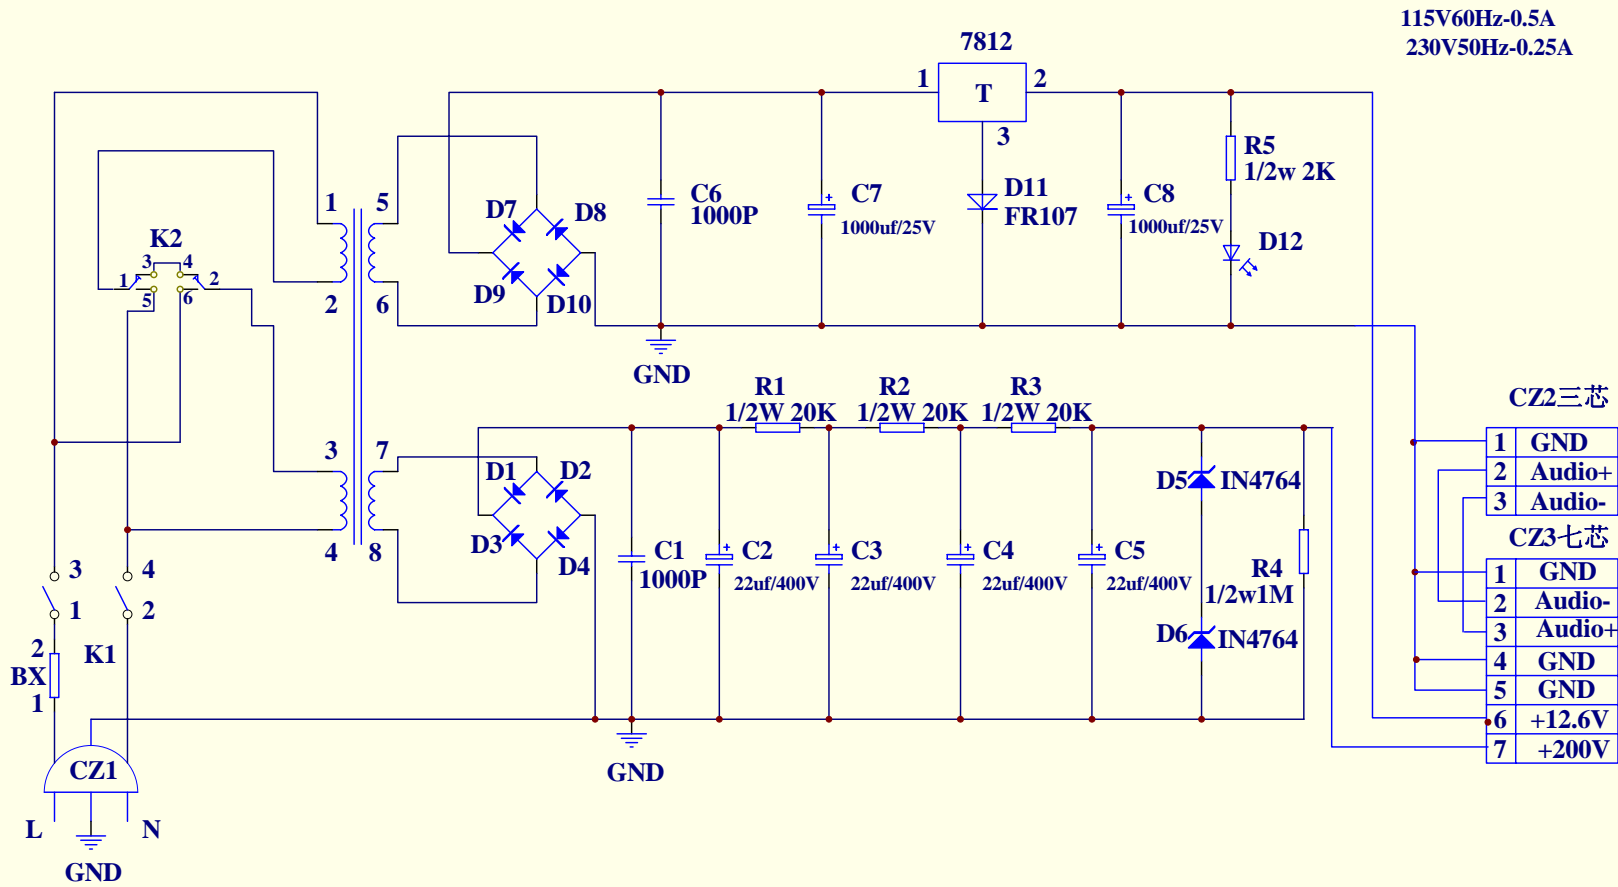

Apex 460 传声器原理图

单指向电子管话筒电源电路图

# Apex460 Multi-Pattern Large Diaphragm Studio Condenser Microphone

Polar Pattern-Cardioid

Frequency Response

Polar Pattern-figure 8

Frequency Response

Polar Pattern-Omni

Frequency Response