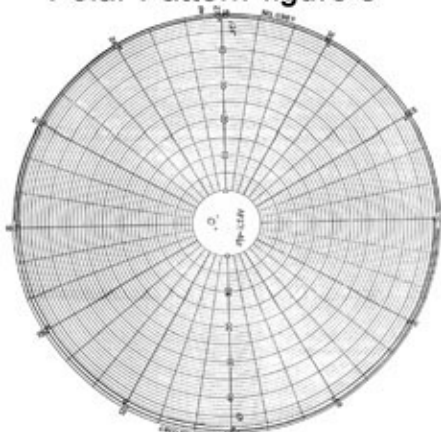

# Apex460 Multi-Pattern Large Diaphragm Studio Condenser Microphone

Polar Pattern-Cardioid

Frequency Response

Polar Pattern-figure 8

Frequency Response

Polar Pattern-Omni

Frequency Response